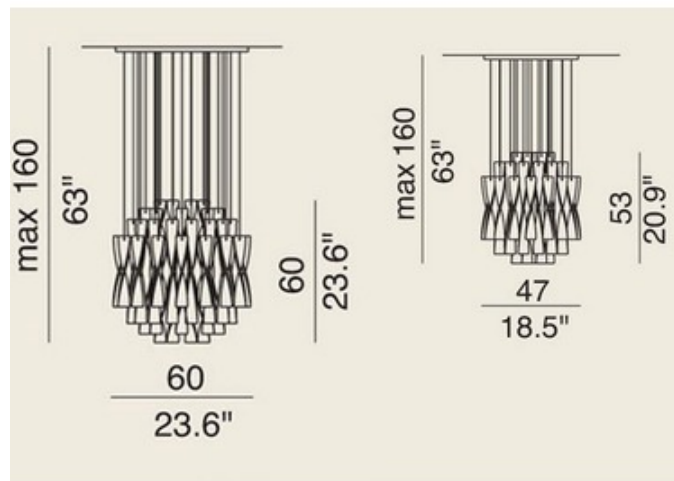

# AVIR Suspension

**Designer:** Manuel Vivian

**Description:**

AVIR Suspension features double-layered colored Murano glass hand twisted pendants available in White, Red, Tea and Ribbed Crystal and finish in Polished Steel or Gold Leaf. Available in a small and large size as well as a wall sconce, semi flush ceiling, and double pendant version. Requires T10 120 volt halogen bulbs, not included. Small: 18.5 inch width x 20.9 inch height x 63 inch maximum overall height. Large: 23.6 inch diameter x 23.6 inch height x 63 inch maximum overall height. ETL listed.

Shown in: Polished Steel / White

**List Price:** \$12111.43  
**Our Price:** \$8478.00

**Shade Color:** White  
**Body Finish:** Polished Steel  
**Lamp:** 1 x T10/Medium (E26)/250W/120V Halogen  
**Wattage:** 250W  
**Dimmer:** Incandescent  
**Dimensions:** 23.6"H x 23.6"W