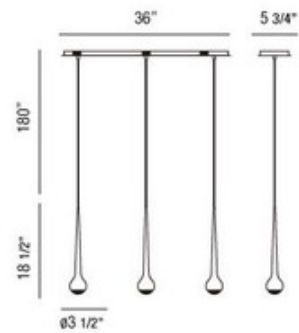

BRAND

Eurofase

DESCRIPTION

Micro 3 Light LED Linear Pendant in Chrome finish includes three 2 watt LED lamps. 5.75 inches wide x 36 inches long x 18.5 inches high. Includes 180 inch cord. Also available in a single pendant and other multi pendant versions.

| | |
|----------------------|------------------------|
| SHADE COLOR | N/A |
| BODY FINISH | Chrome |
| WATTAGE | 6W |
| DIMMER | Dimmable |
| DIMENSIONS | 36"L x 5.75"W x 18.5"H |
| BULB INCLUDED | |
| LAMP | 3 x LED/2W/120V LED |