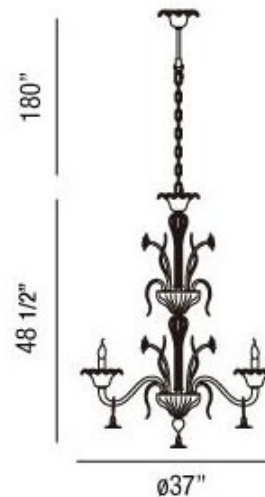

Veronica 8 Light Chandelier

Description:

Veronica 8 Light Chandelier features milky glass in White. Eight 60 watt 120 volt B10 candelabra base incandescent lamps not included. 37 inch diameter x 48.5 inches high. Includes 180 inch cord. Also available in a multi tier 15 Light and 28 Light version.

Shown in: White

List Price: \$4750.00
Our Price: \$3800.00

Shade Color: N/A
Body Finish: White
Lamp: 8 x B10/Candelabra (E12)/60W/120V Incandescent
Wattage: 480W
Dimmer: Incandescent
Dimensions: 48.5"H x 37"W

Product Number: EU74539			
Company:		Fixture Type:	Date: Feb 20, 2018
Project:		Approved By:	

#0506SU-VERON8-3711-WHCL

Fax: (773) 883-6131

Phone: 866-954-4489

Address: 1718 W. Fullerton Ave. Chicago IL 60614