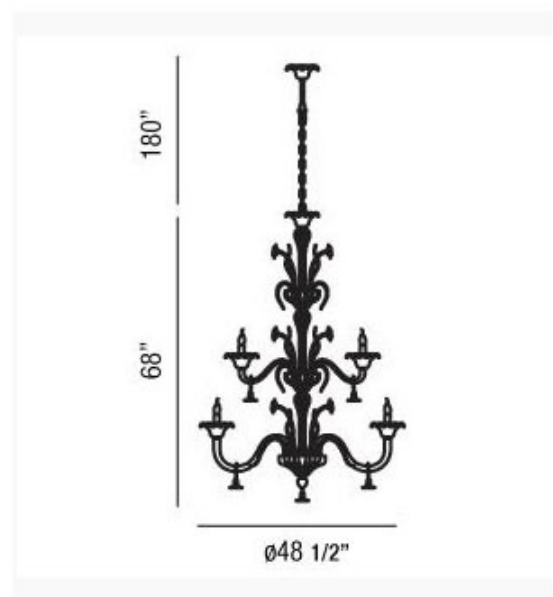

COMPANY

PROJECT

FIXTURE TYPE

APPROVED BY

DATE