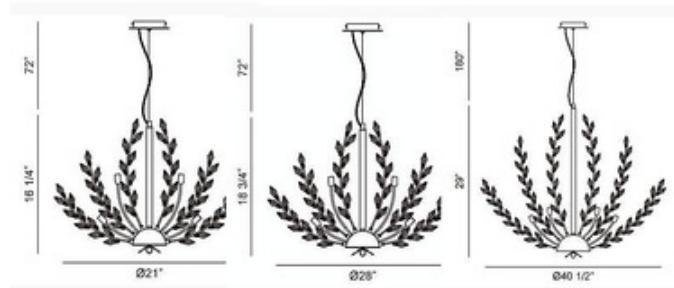

# Filigree Pendant Chandelier

**Description:**

Filigree Chandelier features blossomed branches of clear faceted hand cut crystals supported on a Polished Chrome frame. Available in three sizes. Small size is 21 inches in diameter x 16.25 inches high, includes 72 inch cord, and requires three 40 watt 120 volt G9 halogen lamps included. Medium size is 28 inches in diameter x 18.75 inches high, includes 72 inch cord, and requires eight 40 watt 120 volt G9 halogen lamps not included. Large size is 40.5 inches in diameter x 29 inches high, includes 180 inch cord, and requires twelve 40 watt 120 volt G9 halogen lamps not included.

Shown in: Chrome / Clear Crystal

**List Price:** \$810.00  
**Our Price:** \$648.00

**Shade Color:** Clear Crystal  
**Body Finish:** Chrome  
**Lamp:** 3 x JCD/G9/40W/120V Halogen  
**Wattage:** 120W  
**Dimmer:** Incandescent  
**Dimensions:** 16.25"H x 21"W