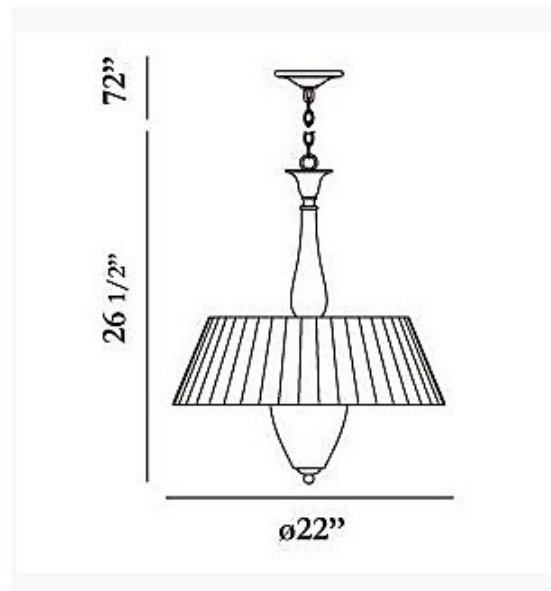

COMPANY

PROJECT

FIXTURE TYPE

APPROVED BY

DATE