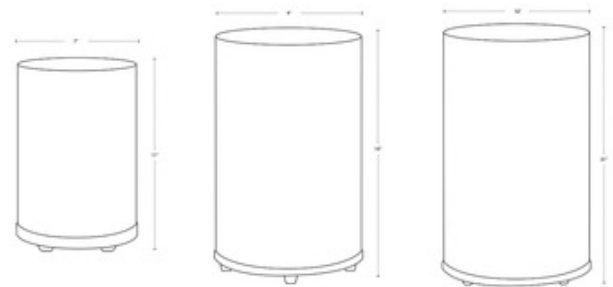

BRAND

Lights Up

DESCRIPTION

The Meridian Table Lamp is a simple classic piece providing beautiful ambient lighting to both traditional and modern spaces alike. The clean tailored cylindrical shade is available in a variety of colors with a Brushed Nickel finish in three sizes. Includes an 8 foot cord and hi/lo cord switch. ETL and UL listed. NOTE: Availability of colors may vary based on size.

SHADE COLOR	Clear Optical Poly
BODY FINISH	Brushed Nickel
WATTAGE	100W
DIMMER	Standard 120V
DIMENSIONS	12"W x 21"H
BULB NOT INCLUDED	
LAMP	1 x A19/Medium (E26)/100W/120V Incandescent 1 x A19/Medium (E26)/120V LED