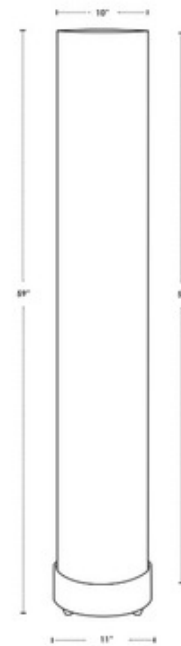

COMPANY

PROJECT

FIXTURE TYPE

APPROVED BY

DATE