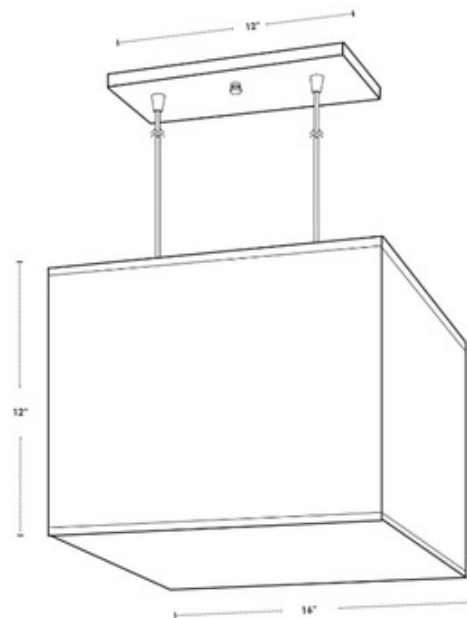

BRAND

Lights Up

DESCRIPTION

The Rex Square Large Pendant is a timeless piece with crisp clean corners, creating beautiful ambient light. Available in a variety of shade colors with a Brushed Nickel finish. 5 x 12 inch rectangle canopy. ETL and UL listed.

SHADE COLOR	White Linen
BODY FINISH	Brushed Nickel
WATTAGE	150W
DIMMER	Standard 120V
DIMENSIONS	16"W x 12"H
BULB NOT INCLUDED	
LAMP	2 x A19/Medium (E26)/75W/120V Incandescent 2 x A19/Medium (E26)/120V LED

Technical Information

PRODUCT DIMENSIONS	Cable Length: Two 96" Sections
---------------------------	--------------------------------

SPEC #	LUP74646
---------------	----------

COMPANY	PROJECT	FIXTURE TYPE	APPROVED BY	DATE