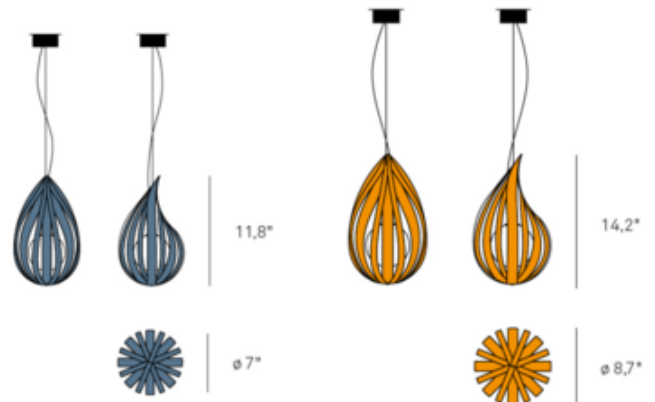

Lightology

Raindrop

SPEC #

LZF74761

DESIGNER

Javier Herrero

BRAND

LZF

DESCRIPTION

The Raindrop Pendant designed by Javier Herrero, has the simple beauty of a stationary raindrop, a small and glistening droplet that instead of falling, remains in a state of suspended animation.

Supplied with an 8 foot steel cable, transparent electrical cable, and a Brushed Nickel canopy.

| | |
|---------------|------------------------|
| SHADE COLOR | Orange |
| BODY FINISH | Nickel |
| WATTAGE | 4W |
| DIMMER | N/A |
| DIMENSIONS | 96"L x 11"W x 17.7"H |
| BULB INCLUDED | |
| LAMP | 1 x JCD/C9/4W/120V LED |