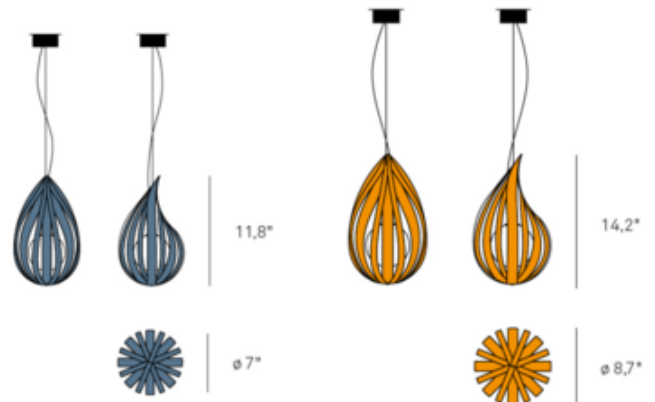

Lightology

Raindrop

SPEC #

LZF74761

DESIGNER

Javier Herrero

BRAND

LZF

DESCRIPTION

The Raindrop Pendant designed by Javier Herrero, has the simple beauty of a stationary raindrop, a small and glistening droplet that instead of falling, remains in a state of suspended animation.

Supplied with an 8 foot steel cable, transparent electrical cable, and a Brushed Nickel canopy.

SHADE COLOR	Orange
BODY FINISH	Nickel
WATTAGE	4W
DIMMER	N/A
DIMENSIONS	96"L x 11"W x 17.7"H
BULB INCLUDED	
LAMP	1 x JCD/G9/4W/120V LED