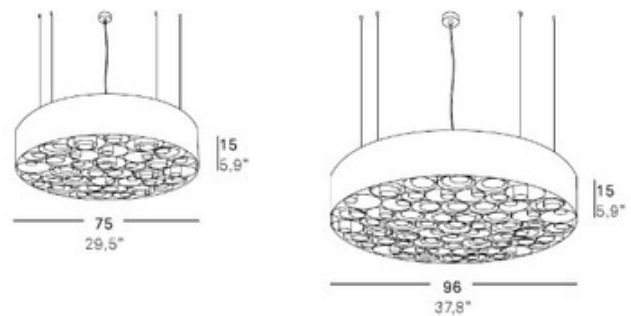

Spiro Fluorescent Pendant

Designer: Remedios Simon

Description:

Spiro Fluorescent Pendant, designed Remeios Simon, features an outer wood veneer shell in Black or White with concentric wood modules. Interior veneer colors include Ivory White, Beach, Blue, Cherry, Chocolate, Orange, Red, Turquoise, Pink, or Yellow with Nickel canopy. Available in two sizes. 24 watt, 120 volt T5 G5 base Fluorescent lamps are required, but not included. cUL listed. Small: 29.5 inch width x 5.9 inch height x 96 inch maximum length. Large: 37.8 inch width x 5.9 inch height x 96 inch maximum length.

Shown in: White / Cherry Wood

List Price: \$6625.00
Our Price: \$5300.00

Shade Color: Cherry Wood
Body Finish: White
Lamp: 4 x T5/G5/24W/120V Fluorescent
Wattage: 96W
Dimmer: Dimmable
Dimensions: 96"L x 5.9"H x 29.5"W