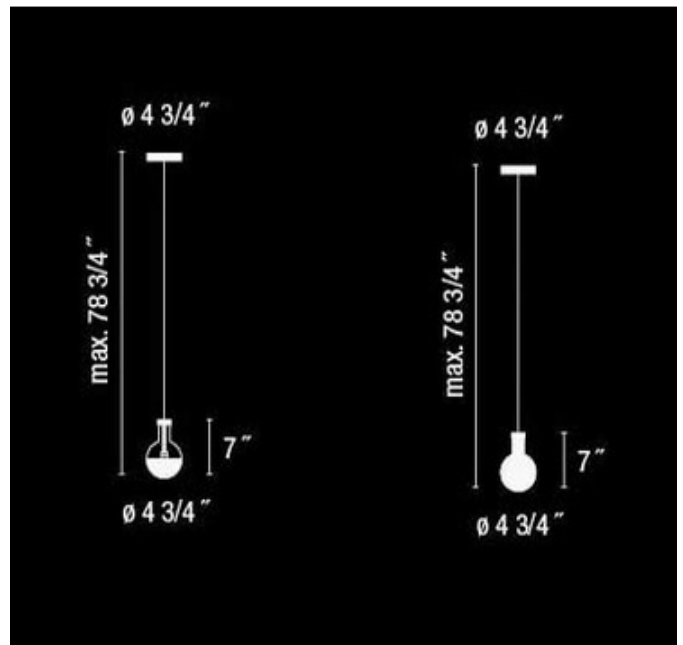

**BRAND**

Vibia

**DESCRIPTION**

The Noble Pendant features Chrome or Satin Finish with a Matte Opal triplex glass or combination Matte Opal-Clear glass diffuser. One 40 watt 120 volt G9 halogen lamp not included. 4.75 inch diameter x 7 inch high glass x 78.75 inch maximum overall height. ETL listed. Also available in UL listed version.

<b>SHADE COLOR</b>	Opal
<b>BODY FINISH</b>	Chrome
<b>WATTAGE</b>	40W
<b>DIMMER</b>	Standard 120V
<b>DIMENSIONS</b>	4.75"W x 7"H
<b>BULB NOT INCLUDED</b>	
<b>LAMP</b>	1 x JCD/G9/40W/120V Halogen

**SPEC #** VIB74882