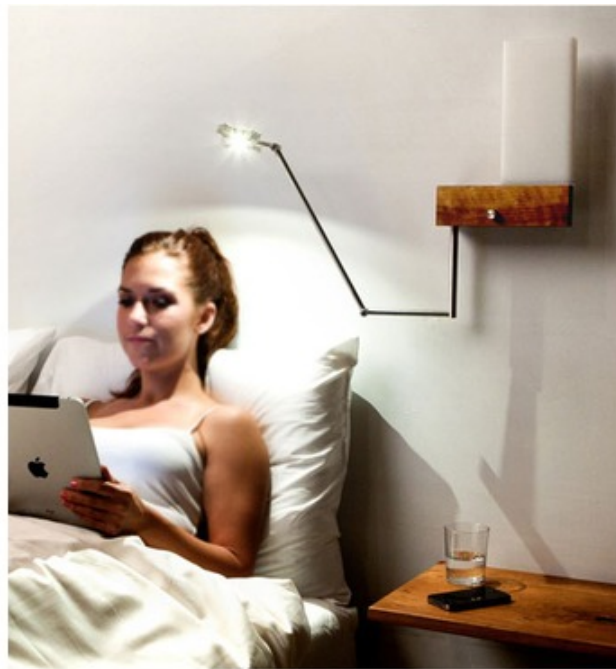

Product Number: CER74906			
Company:		Fixture Type:	Date: Feb 21, 2018
Project:		Approved By:	

Fax: (773) 883-6131

Phone: 866-954-4489

Address: 1718 W. Fullerton Ave. Chicago IL 60614

www.Lightology.com