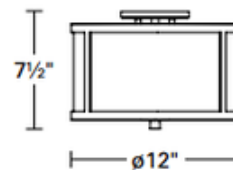

Product Number: DVI74919			
Company:		Fixture Type:	Date: Feb 23, 2018
Project:		Approved By:	

#0430CF-UPTOWN2-01611-OPCH

Fax: (773) 883-6131

Phone: 866-954-4489

Address: 1718 W. Fullerton Ave. Chicago IL 60614

www.Lightology.com