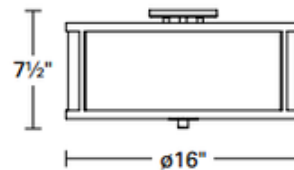

Product Number: DVI74919			
Company:		Fixture Type:	Date: Feb 23, 2018
Project:		Approved By:	

#0430CF-UPTOWN2-01611-OPCH

Fax: (773) 883-6131

Phone: 866-954-4489

Address: 1718 W. Fullerton Ave. Chicago IL 60614

www.Lightology.com