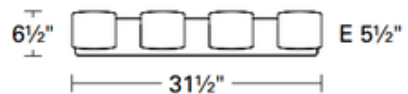

BRAND

DVI Lighting

DESCRIPTION

Normandy Bathroom Vanity Light features Opal glass diffusers with a Satin Nickel finish. Five 75 watt 120 volt JCD G9 base halogen bulbs are required, but not included. 40.25 inch width x 6.5 inch height x 5.5 inch depth.

SHADE COLOR	Opal
BODY FINISH	Chrome
WATTAGE	225W
DIMMER	Standard 120V
DIMENSIONS	23"W x 6.5"H x 5.5"D
BULB NOT INCLUDED	
LAMP	3 x JCD/G9/75W/120V Halogen

SPEC #

DVI74920

COMPANY

PROJECT

FIXTURE TYPE

APPROVED BY