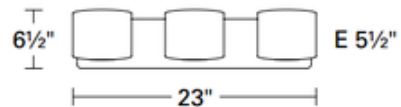

BRAND

DVI Lighting

DESCRIPTION

Normandy Bathroom Vanity Light features Opal glass diffusers with a Satin Nickel finish. Five 75 watt 120 volt JCD G9 base halogen bulbs are required, but not included. 40.25 inch width x 6.5 inch height x 5.5 inch depth.

SHADE COLOR	Opal
BODY FINISH	Chrome
WATTAGE	225W
DIMMER	Standard 120V
DIMENSIONS	23"W x 6.5"H x 5.5"D
BULB NOT INCLUDED	
LAMP	3 x JCD/G9/75W/120V Halogen

SPEC #

DVI74920

COMPANY

PROJECT

FIXTURE TYPE

APPROVED BY