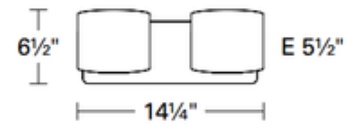

BRAND

DVI Lighting

DESCRIPTION

Normandy Bathroom Vanity Light features Opal glass diffusers with a Satin Nickel finish. Five 75 watt 120 volt JCD G9 base halogen bulbs are required, but not included. 40.25 inch width x 6.5 inch height x 5.5 inch depth.

SHADE COLOR	Opal
BODY FINISH	Chrome
WATTAGE	225W
DIMMER	Standard 120V
DIMENSIONS	23"W x 6.5"H x 5.5"D
BULB NOT INCLUDED	
LAMP	3 x JCD/G9/75W/120V Halogen

SPEC #

DVI74920

COMPANY

PROJECT

FIXTURE TYPE

APPROVED BY