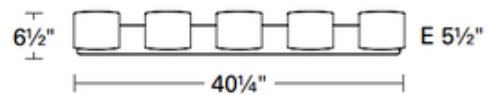

BRAND

DVI Lighting

DESCRIPTION

Normandy Bathroom Vanity Light features Opal glass diffusers with a Satin Nickel finish. Five 75 watt 120 volt JCD G9 base halogen bulbs are required, but not included. 40.25 inch width x 6.5 inch height x 5.5 inch depth.

SHADE COLOR	Opal
BODY FINISH	Chrome
WATTAGE	225W
DIMMER	Standard 120V
DIMENSIONS	23"W x 6.5"H x 5.5"D
BULB NOT INCLUDED	
LAMP	3 x JCD/G9/75W/120V Halogen

SPEC #

DVI74920

COMPANY

PROJECT

FIXTURE TYPE

APPROVED BY