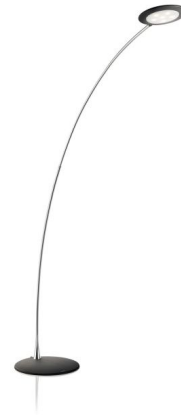

Lightology

lightology.com
866-954-4489
05-24-26

Project: _____

Company: _____

Location: _____ Fixture Type: _____

SPEC #: **PCL74922**

Approved On: _____ Approved By: _____

Float Floor Lamp

By Philips Consumer Lighting

Description

Float 6-light floor lamp features a minimalist long neck that appears to float magically in the air. Designed from the purest of forms, a flat disc of LED light is suspended on top of a slender, flexible neck that arcs down to a slim base. Available in Black finish. Includes six 2.5 watt LED lamps, 700 lumens, 85 CRI, 2700K. 12.6 inches wide x 51.4 inches deep x 61.2 inches high.

Specifications

COLOR	N/A
BODY FINISH	Black
WATTAGE	15W
DIMMER	Low Voltage Electronic
DIMENSIONS	12.6"W x 61.2"H x 51.4"D
BULB INCLUDED	6 x LED/2.5W/120V LED

Notes: