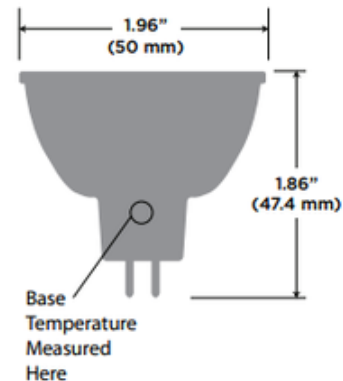

COMPANY	PROJECT	FIXTURE TYPE	APPROVED BY	DATE