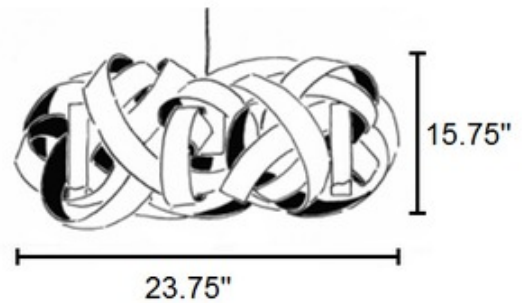

BRAND

Jacco Maris

DESCRIPTION

The Montone Round Chandelier is a study in the graceful fluidity of manipulated steel. Artful ribbons of metal encircle the central light source. Available in two sizes in Stainless Steel, High Gloss, Total Brass, White, or High Gloss Black. 2 watt 120 volt G9 base LED bulbs are included. 3 light: 17.75 inch width x 14 inch height. 5 light: 23.75 inch width x 15.75 inch height. UL listed.

SHADE COLOR	N/A
BODY FINISH	High Gloss
WATTAGE	6W
DIMMER	N/A
DIMENSIONS	17.75"W x 14"H
BULB INCLUDED	
LAMP	3 x LED/2W/120V LED

SPEC # JMA75211

COMPANY	PROJECT	FIXTURE TYPE	APPROVED BY	DATE