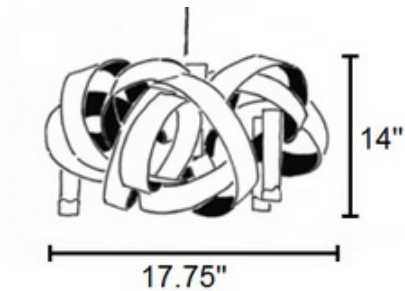

BRAND

Jacco Maris

DESCRIPTION

The Montone Round Chandelier is a study in the graceful fluidity of manipulated steel. Artful ribbons of metal encircle the central light source. Available in two sizes in Stainless Steel, High Gloss, Total Brass, White, or High Gloss Black. 2 watt 120 volt G9 base LED bulbs are included. 3 light: 17.75 inch width x 14 inch height. 5 light: 23.75 inch width x 15.75 inch height. UL listed.

SHADE COLOR	N/A
BODY FINISH	High Gloss
WATTAGE	6W
DIMMER	N/A
DIMENSIONS	17.75"W x 14"H
BULB INCLUDED	
LAMP	3 x LED/2W/120V LED

SPEC # JMA75211

COMPANY	PROJECT	FIXTURE TYPE	APPROVED BY	DATE