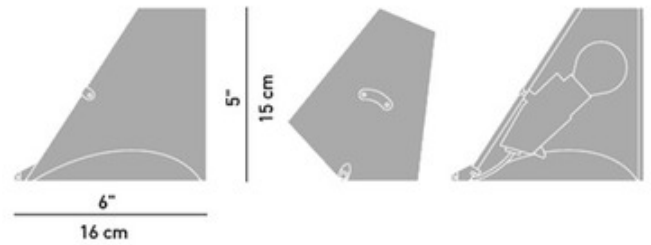

BRAND

Luceplan USA

DESCRIPTION

The On Off Table Lamp switches on with a simple movement of the hand. Move it and it turns on. Move it again and it turns off. Made of white thermoplastic material with a green LED light to indicate its whereabouts in the dark. One 40 watt 120V G16.5 candelabra base incandescent lamp not included. 6 inches wide x 5 inches high. cUL listed.

SHADE COLOR	White
BODY FINISH	White
WATTAGE	40W
DIMMER	Standard 120V
DIMENSIONS	6"W x 5"H
BULB NOT INCLUDED	
LAMP	1 x G16.5/Candelabra (E12)/40W/120V Incandescent

SPEC # LPA75449

COMPANY	PROJECT	FIXTURE TYPE	APPROVED BY	DATE