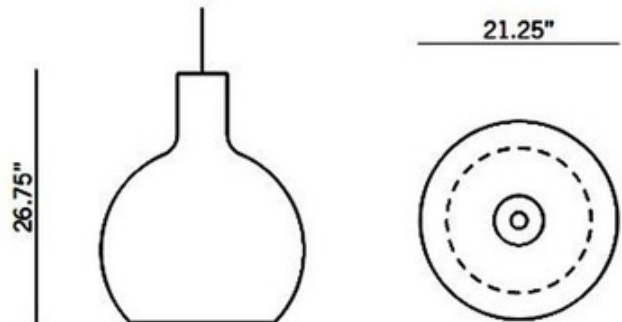

### DESCRIPTION

The Octo Pendant features a shade reminiscent of a gilded onion dome made from laminated birch slats, perfect in any room of your home. Canopy: 4.8 inch diameter.

*Shown in: Black / Black Laminated Birch*

SHADE COLOR	Black Laminated Birch
BODY FINISH	Black
WATTAGE	22W
DIMMER	Standard 120V
DIMENSIONS	21.25"W x 26.75"H
BULB NOT INCLUDED	
LAMP	1 x A19/Medium (E26)/22W/120V LED

#### Technical Information

PRODUCT DIMENSIONS	Textile Adjustable Cable Length: 96"
--------------------	--------------------------------------

SPEC #

SEC75602

COMPANY

PROJECT

FIXTURE TYPE

APPROVED BY