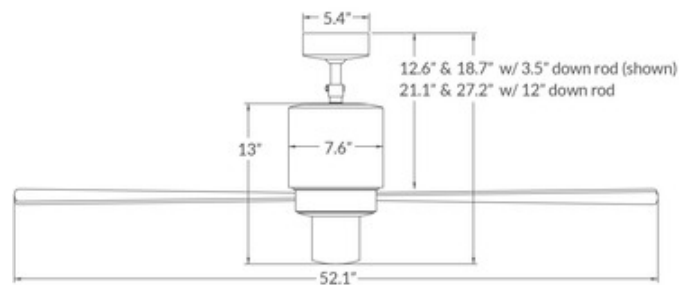

DESIGNER

Ron Rezek

BRAND

Modern Fan Co.

DESCRIPTION

The Flute Ceiling Fan with Light may reference a centuries-old roman architectural theme, but it is modern in every aspect. Available with a Textured Nickel motor with Maple, White, or Nickel blades; a Dark Bronze motor with Maple, Mahogany, or Black blades; or a Gloss White motor with White, Mahogany, Nickel, or Maple Blades. Two lamping options. HAL: One 75 watt 120 volt JCD G9 base halogen bulb is included. CFL: One 26 watt 120 volt GU24 base compact fluorescent bulb is included. 52.1 inch width x 13 inch height x 27.2 inch maximum length. Includes one 3.5 inch and one 12 inch down rod. Includes handheld remote which controls fan and light separately. Provides three speeds and full-range dimming for halogen or On/Off switching for compact fluorescent and includes wall-mounting bracket. UL listed.

SHADE COLOR	Nickel
BODY FINISH	Textured Nickel
WATTAGE	75W
DIMMER	Included
DIMENSIONS	27.2"L x 52.1"W x 13"H
BULB INCLUDED	
LAMP	1 x JCD/G9/75W/120V Halogen

SPEC # MDF7565

COMPANY

PROJECT

FIXTURE TYPE

APPROVED BY