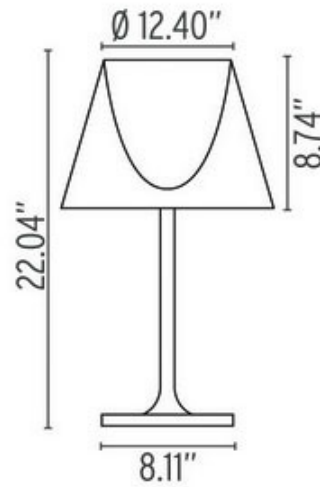

# KTribe T1 Table Lamp

**Designer:** Philippe Starck

**Description:**

Ktribe T1 Table Lamp features a base, rod support and diffuser support in die cast polished alloy. Shades in Clear glass or Fumee or Transparent polycarbonate with Opal inner diffuser with Chrome or Grey finish. One 100 watt BT15 Medium base Halogen bulb is included. 12.4 inch width x 22.04 inch height. Shade is 12.4 inch diameter x 8.74 inches height. Electronic dimmer wired on cord for light adjustment. UL listed.

Shown in: Chrome / Fumee

**List Price:** \$1207.15  
**Our Price:** \$845.01

**Shade Color:** Fumee  
**Body Finish:** Chrome  
**Lamp:** 1 x BT15/Medium (E26)/100W/120V Halogen  
**Wattage:** 100W  
**Dimmer:** Incandescent  
**Dimensions:** 22.04"H x 12.4"W