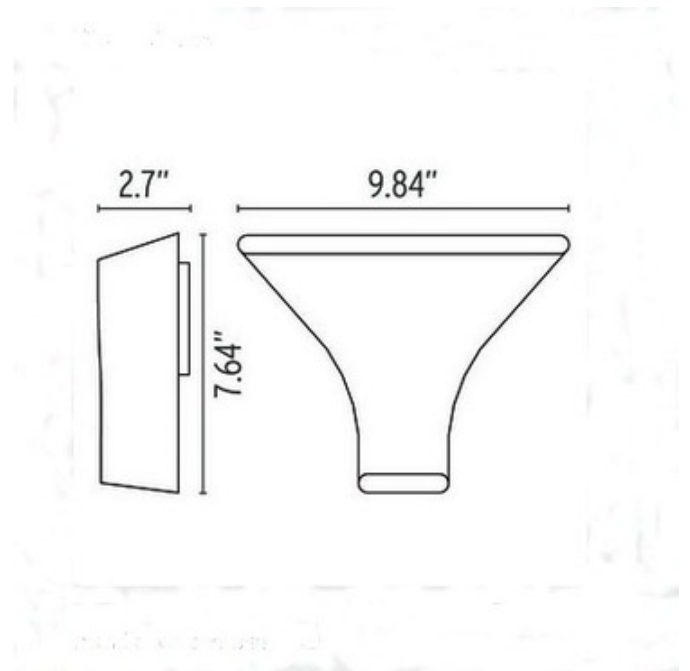

DESIGNER

Rodolfo Dordoni

BRAND

FLOS

DESCRIPTION

Wall lamp providing direct uplight. Painted steel adjustable arm and reflector with Chrome-plated brass reflector support. Cast iron tapered counterweight. Available with outside finish of White with Gold inside finish. Fixture can only be mounted on octagonal j-boxes. One 100 watt 120 volt R7s halogen lamp included. 9.84 inches wide x 7.64 inches high x 2.7 inches deep. UL listed. ADA Compliant.

SHADE COLOR	Gold
BODY FINISH	White
WATTAGE	100W
DIMMER	Standard 120V
DIMENSIONS	9.84"W x 7.64"H x 2.7"D
BULB INCLUDED	
LAMP	1 x T3/R7s (RSC)/100W/120V Halogen

SPEC #

FLO75794

COMPANY

PROJECT

FIXTURE TYPE

APPROVED BY