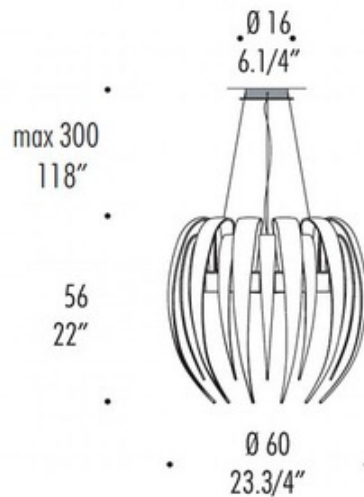

Dracena S60 Pendant

Designer: Chilo Diego

Description:

The Dracena S60 Pendant is made from hand-blown glass available in Silk White, Amber or Red with Polished Chrome structure. Available with incandescent or fluorescent lamping. Incandescent requires four 75 watt 120 volt JCD G9 halogen lamps plus one 100 watt 120 volt PAR30 lamp, not included. Fluorescent requires one 22 watt T5 2GX13 Circline fluorescent lamp plus one 100 watt 120 volt PAR30 lamp, not included. 23.75 inch width x 22 inch height x 118 inch maximum overall height. 6.25 inch canopy. UL listed.

Shown in: Polished Chrome / Red

List Price: \$7968.75
Our Price: \$6375.00

Shade Color: Red
Body Finish: Polished Chrome
Lamp: 4 x JCD/G9/75W/120V Halogen
 1 x PAR30/Medium (E26)/100W/120V Halogen
Wattage: 400W
Dimmer: Incandescent
Dimensions: 22"H x 23.75"W x 23.75"D

Product Number: LEU76933			
Company:		Fixture Type:	Date: Feb 23, 2018
Project:		Approved By:	

#1222WS-DRACENA-02411-RDPC

Fax: (773) 883-6131

Phone: 866-954-4489

Address: 1718 W. Fullerton Ave. Chicago IL 60614