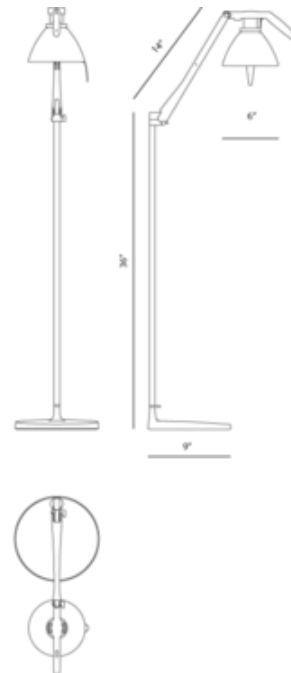

BRAND

Luceplan USA

DESCRIPTION

Fortebraccio Floor Lamp guarantees an extraordinary fluidity of movement and total light positioning freedom. The lamp's distinctive handle conveys a highly charismatic, formal look, and provides an intelligent solution to the problem of directing light emission. Molded in polycarbonate, it includes a dimmer and is designed in such a way as to be easily held and maneuvered. Available in aluminum metal or white. One A19 Medium 100-watt, 120 volt bulb is required, but not included. Dimensions: 14 inch W x 50 inch adjustable height.

SHADE COLOR	N/A
BODY FINISH	Metal
WATTAGE	100W
DIMMER	Included
DIMENSIONS	14"L x 6"W x 36"H
BULB NOT INCLUDED	
LAMP	1 x A19/Medium (E26)/100W/120V Incandescent 1 x A19/Medium (E26)/120V LED

SPEC #

LPA77026