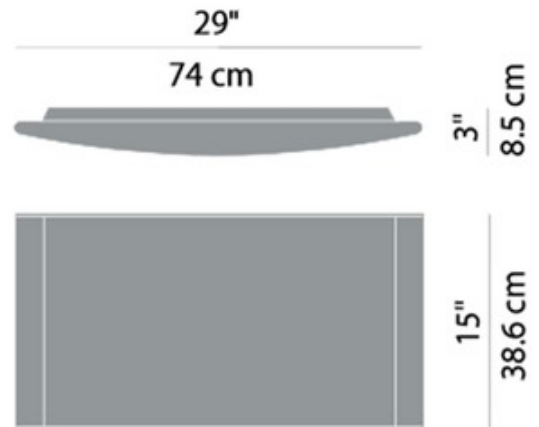

BRAND

Luceplan USA

DESCRIPTION

Strip D22/3 EL Suspension features an opaline polycarbonate diffuser and is available in white, aluminum, or polished aluminum finish options. Four 18 watt, 120 volt T5 G5 base fluorescent bulb is required, but not included. Dimensions: 29 inch width x 27 inch height x 15 inch length. Height can be adjusted up to 78 inches.

SHADE COLOR	White
BODY FINISH	Polished Aluminum
WATTAGE	96W
DIMMER	Not Dimmable
DIMENSIONS	29"W x 27"H x 15"D
BULB NOT INCLUDED	
LAMP	4 x T5/G5/24W/120V Fluorescent

SPEC #

LPA77080

COMPANY

PROJECT

FIXTURE TYPE