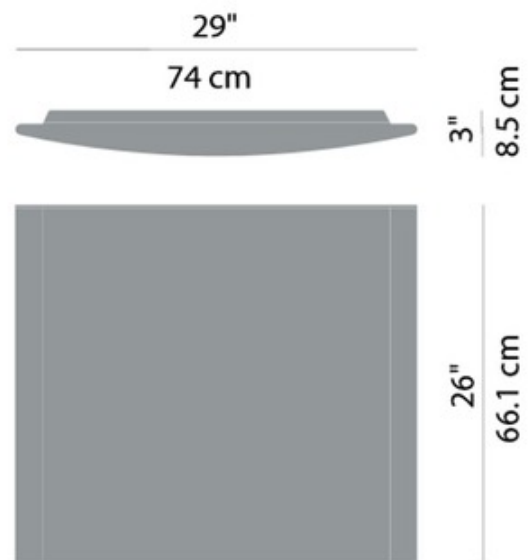

BRAND

Luceplan USA

DESCRIPTION

Strip D22/4 Suspension features an opaline polycarbonate diffuser and is available in white, aluminum, or polished aluminum finish options. Six 18 watt, 120 volt T8 bi-pin fluorescent bulb is required, but not included. Dimensions: 29 inch width x 27 inch height x 26 inch length. Height can be adjusted up to 78 inches

SHADE COLOR	White
BODY FINISH	Polished Aluminum
WATTAGE	102W
DIMMER	Not Dimmable
DIMENSIONS	29"W x 27"H x 26"D
BULB NOT INCLUDED	
LAMP	6 x T8/T8 Bipin (G13)/17W/120V Fluorescent

SPEC #

LPA77083

COMPANY

PROJECT