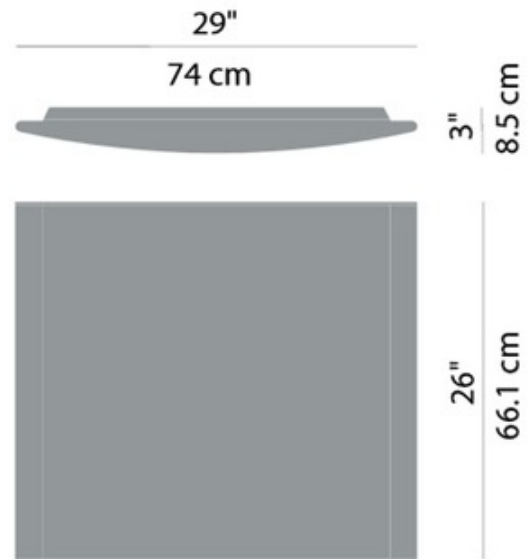

COMPANY

PROJECT

FIXTURE TYPE

APPROVED BY

DATE