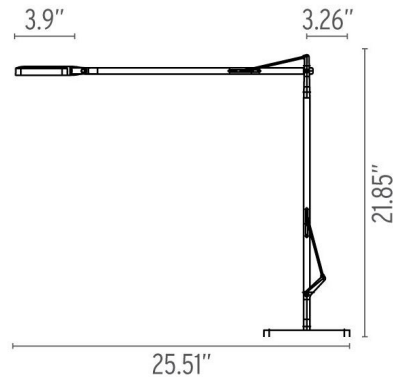

Lightology

lightology.com
866-954-4489
05-24-26

Project: _____

Company: _____

Location: _____ Fixture Type: _____

SPEC #: **FLO77299**

Approved On: _____ Approved By: _____

Kelvin LED Desk Lamp with Sensor By FLOS

Description

The Kelvin LED Desk Lamp is equipped with a sensor that measures the room light and automatically adjusts the lamp's light intensity to it to save and use energy in an ideal way. The operation mode is displayed on the lamp head with an indicator light, which usually lights up in orange. Once it is touched, the indicator light then turns green and confirms that the Kelvin LED Green mode table lamp is operating in the energy-saving mode. Touch-sensor 3-step dimmer on lamp head.

Specifications

COLOR	N/A
BODY FINISH	Chrome
WATTAGE	7.5W
DIMMER	Included
DIMENSIONS	3.9"W x 21.85"H x 25.51"D
INTEGRATED LED MODULE	1 x LED/7.5W/120V LED
COUNTRY OF ORIGIN	Italy

Technical Information

COLOR RENDERING	95 CRI
LAMP COLOR	3000K
LUMENS/WATT	43.33
LUMINOUS FLUX	325 lumens

Notes: