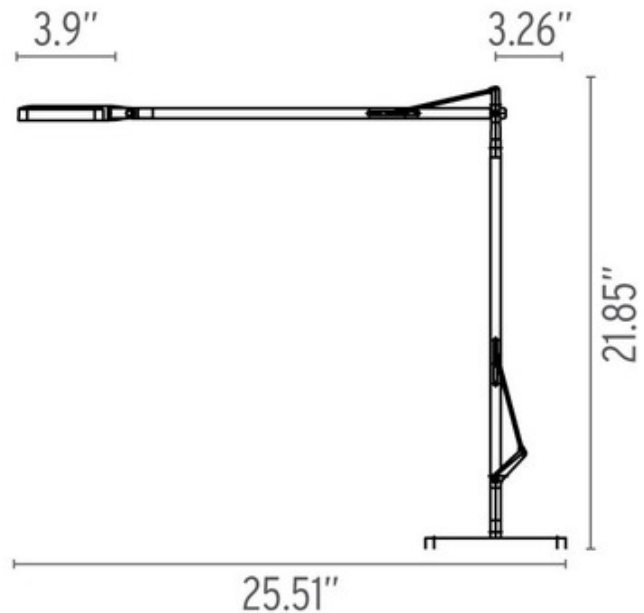

Kelvin LED Desk Lamp with Sensor

Designer: Antonio Citterio

Description:

The Kelvin LED Desk Lamp is equipped with a sensor that measures the room light and automatically adjusts the lamp's light intensity to it to save and use energy in an ideal way. The operation mode is displayed on the lamp head with an indicator light, which usually lights up in orange. Once it is touched, the indicator light then turns green and confirms that the Kelvin LED Green mode table lamp is operating in the energy-saving mode. Touch-sensor 3-step dimmer on lamp head. 325 lumen light output. Available in Anthracite, Black, Chrome, or Glossy White. Integrated 7.5 watt 120 volt 95CRI, 3000K, 325 lumen output LED light source. 3.9 inch width x 21.85 inch height x 25.51 inch depth. UL listed.

Shown in: Chrome

List Price: \$635.72
Our Price: \$445.00

Shade Color: N/A
Body Finish: Chrome
Lamp: 1 x LED/7.5W/120V LED
Wattage: 7.5W
Dimmer: Included
Dimensions: 21.85"H x 3.9"W x 25.51"D

Technical Information

Luminous Flux: 325 lumens
Lumens/Watt: 43.33
Lamp Color: 3000 K
Color Rendering: 95 CRI

Product Number: FLO77299			
Company:		Fixture Type:	Date: Feb 25, 2018
Project:		Approved By:	

#0604TA-KELVING-026L1-XXCH