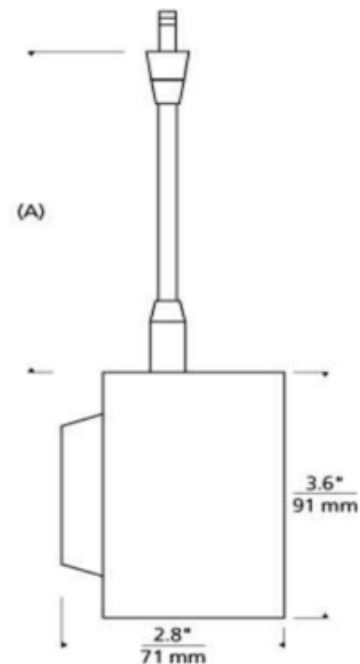

COMPANY	PROJECT	FIXTURE TYPE	APPROVED BY	DATE