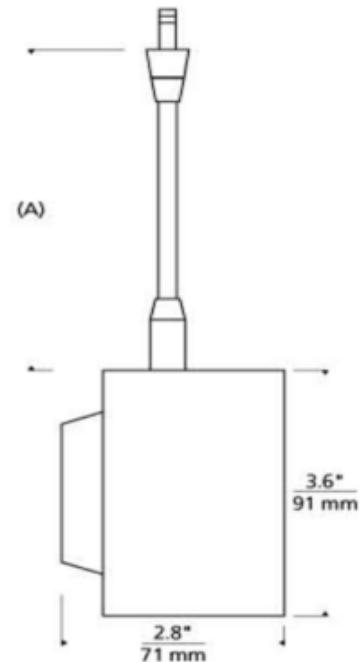

COMPANY	PROJECT	FIXTURE TYPE	APPROVED BY	DATE