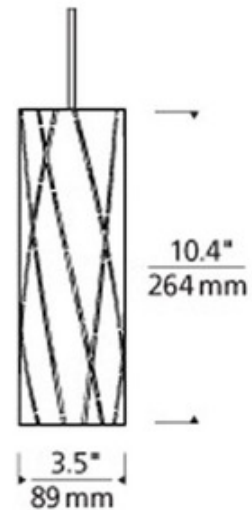

BRAND Visual Comfort Modern

DESCRIPTION

Freejack LED Crossroads Pendant was inspired by the sheen of big city streets and intersections illuminated at night. Composed of sheets of raw steel protected with a clear lacquer coat and accented by brass spot welding at the joints, this suspension fixture has a purposefully imperfect, rugged, industrial design. Shade in Steel with Antique Bronze or Satin Nickel finish. Includes 8 watt field replaceable 3000K color temperature LED module, 80CRI, 500 lumens, six feet of field cuttable suspension cable and a Freejack connector. 3.5 inch width x 10.4 inch height x 82.4 inch overall length. ETL listed.

SHADE COLOR	Steel
BODY FINISH	Satin Nickel
WATTAGE	8W
DIMMER	Dimmable
DIMENSIONS	82.4"L x 3.5"W x 10.4"H
INTEGRATED LED MODULE	
LAMP	1 x LED/8W/12V LED

SPEC # TLG77587

COMPANY	PROJECT	FIXTURE TYPE	APPROVED BY	DATE