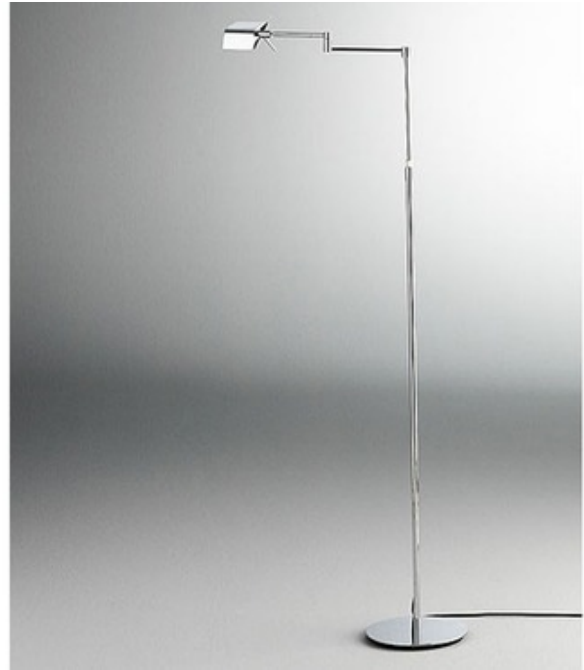

**BRAND**

Holtkoetter

**DESCRIPTION**

9680LED Swing Arm Floor Lamp features a P1 dimming system providing a soft on-off with a single click. Gradually brightens to full brightness and dims to 60 percent brightness remaining at that level to allow you to exit the room, then turns itself off. Dimming control is in the arm of the lamp. Finish available in Hand Brushed Old Bronze, Chrome, or Satin Nickel. One 3.5 watt 2900K 120 volt LED lamp providing 440 lumens included. General directional light distribution. Height adjusts from 38.5 to 56.25 inches. Maximum arm extension is 16 inches.

<b>SHADE COLOR</b>	N/A
<b>BODY FINISH</b>	Chrome
<b>WATTAGE</b>	3.5W
<b>DIMMER</b>	Included
<b>DIMENSIONS</b>	16"W x 38.5"H
<b>INTEGRATED LED MODULE</b>	
<b>LAMP</b>	1 x LED/3.5W/120V LED

*Technical Information*

<b>LUMINOUS FLUX</b>	440 lumens
<b>LUMENS/WATT</b>	125.71

**SPEC #** HLK77695

COMPANY	PROJECT	FIXTURE TYPE	APPROVED BY	DATE