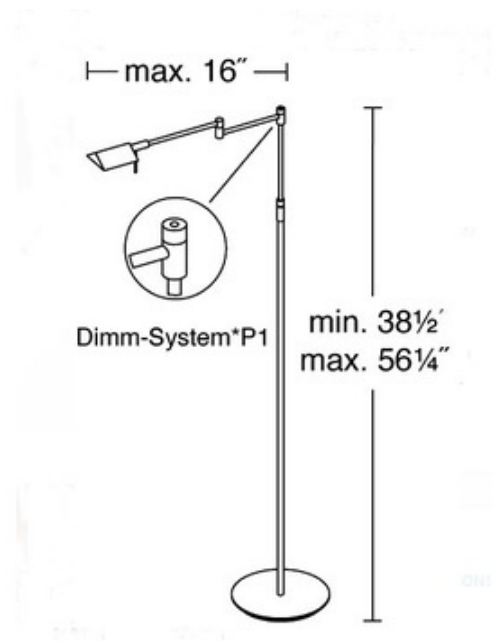

**BRAND**

Holtkoetter

**DESCRIPTION**

9680LED Swing Arm Floor Lamp features a P1 dimming system providing a soft on-off with a single click. Gradually brightens to full brightness and dims to 60 percent brightness remaining at that level to allow you to exit the room, then turns itself off. Dimming control is in the arm of the lamp. Finish available in Hand Brushed Old Bronze, Chrome, or Satin Nickel. One 3.5 watt 2900K 120 volt LED lamp providing 440 lumens included. General directional light distribution. Height adjusts from 38.5 to 56.25 inches. Maximum arm extension is 16 inches.

<b>SHADE COLOR</b>	N/A
<b>BODY FINISH</b>	Chrome
<b>WATTAGE</b>	3.5W
<b>DIMMER</b>	Included
<b>DIMENSIONS</b>	16"W x 38.5"H
<b>INTEGRATED LED MODULE</b>	
<b>LAMP</b>	1 x LED/3.5W/120V LED

*Technical Information*

<b>LUMINOUS FLUX</b>	440 lumens
<b>LUMENS/WATT</b>	125.71

**SPEC #** HLK77695

COMPANY	PROJECT	FIXTURE TYPE	APPROVED BY	DATE