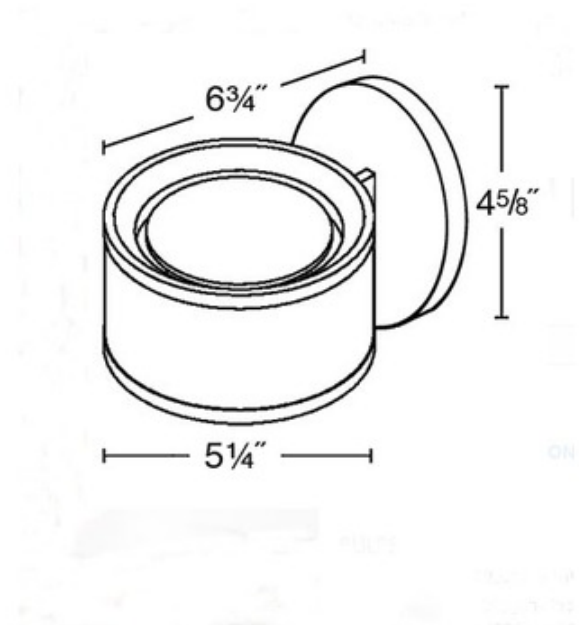

**BRAND**

Holtkoetter

**DESCRIPTION**

8520 Quergedacht Wall Light features a frosted glass shield with finish available in Satin Nickel, Chrome, or Hand-Brushed Old Brass. One 75 watt 120 volt JCD Type G9 base halogen lamp. 5.25 inches wide x 4.6 inches high x 6.75 inches deep. Up and down light distribution.

<b>SHADE COLOR</b>	Frosted
<b>BODY FINISH</b>	Chrome
<b>WATTAGE</b>	75W
<b>DIMMER</b>	Standard 120V
<b>DIMENSIONS</b>	5.25"W x 4.6"H x 6.75"D
<b>BULB INCLUDED</b>	
<b>LAMP</b>	1 x JCD/G9/75W/120V Halogen

*Technical Information*

<b>LUMINOUS FLUX</b>	1300 lumens
<b>LUMENS/WATT</b>	17.33
<b>LAMP LIFE</b>	2000 hours

**SPEC #** HLK77760

COMPANY	PROJECT	FIXTURE TYPE	APPROVED BY	DATE