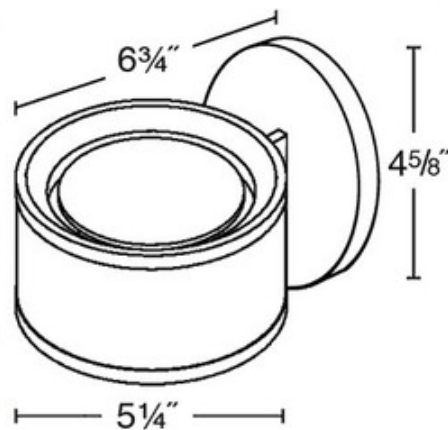

# 8520 Quergedacht Wall Light

**Description:**

8520 Quergedacht Wall Light features a frosted glass shield with finish available in Satin Nickel, Chrome, or Hand-Brushed Old Brass. One 75 watt 120 volt JCD Type G9 base halogen lamp. 5.25 inches wide x 4.6 inches high x 6.75 inches deep. Up and down light distribution.

Shown in: Chrome / Frosted

List Price: \$560.00  
 Our Price: \$280.00

Shade Color: Frosted  
 Body Finish: Chrome  
 Lamp: 1 x JCD/G9/75W/120V Halogen  
 Wattage: 75W  
 Dimmer: Incandescent  
 Dimensions: 4.6"H x 5.25"W x 6.75"D

**Technical Information**

Luminous Flux: 1300 lumens  
 Lumens/Watt: 17.33  
 Lamp Life: 2000 hours

Product Number: <b>HLK77760</b>			
Company:		Fixture Type:	Date: Feb 20, 2018
Project:		Approved By:	

#0815WS-QUERGE-006H1-FRCH