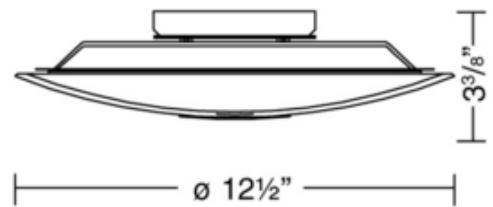

BRAND

Holtkoetter

DESCRIPTION

The Series 3503 Wall/Ceiling Light features a frosted glass diffuser with a center accent in Satin Nickel finish. ADA compliant when used on the wall.

SHADE COLOR	Satin White
BODY FINISH	Decorative Satin Nickel
WATTAGE	180W
DIMMER	Standard 120V
DIMENSIONS	12.5"W x 3.38"H
BULB INCLUDED	
LAMP	3 x JCD/G9/60W/120V Halogen

Technical Information

LUMINOUS FLUX	820 lumens
LUMENS/WATT	13.67
LAMP LIFE	2000 hours

SPEC # HLK77785

COMPANY	PROJECT	FIXTURE TYPE	APPROVED BY	DATE