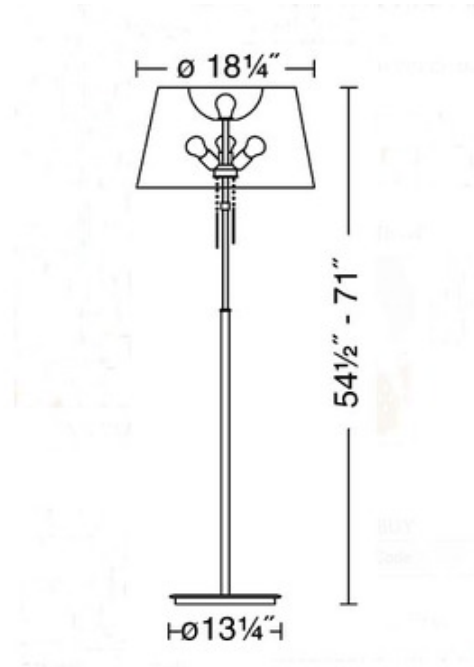

Illuminator 2545 Adjustable Floor Lamp

Description:

Illuminator 2545 Adjustable Floor Lamp features a Hand-Brushed Old Bronze, Antique Brass, Brushed Brass, or Satin Nickel finish with a Satin White or Kupfer fabric shade. Three 72 watt max 120 volt A19 medium base bulbs and one 150 watt max 120 volt medium base bulbs are required, but not included. 18.25 inch shade width x 13.25 inch base width x 54.5-71 inch adjustable height.

Shown in: Satin Nickel / Kupfer

List Price: \$997.50
Our Price: \$798.00

Shade Color: Kupfer
Body Finish: Satin Nickel
Lamp: 3 x A19/Medium (E26)/72W/120V Incandescent
 1 x A19/Medium (E26)/150W/120V Incandescent
Wattage: 366W
Dimmer: Incandescent
Dimensions: 71"H x 18.25"W