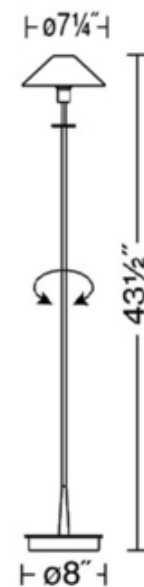

BRAND

Holtkoetter

DESCRIPTION

The Aging Eye Glass Shade Floor Lamp features a Satin Nickel finish with a True White shade. Dimmer control on stem.

SHADE COLOR	Satin White
BODY FINISH	Chrome
WATTAGE	100W
DIMMER	Included
DIMENSIONS	7.25"W x 43.5"H
BULB INCLUDED	
LAMP	1 x T4/D.C. Bayonet (BA15D)/100W/120V Halogen

Technical Information

LUMINOUS FLUX	1500 lumens
LUMENS/WATT	15.00
LAMP LIFE	2000 hours

SPEC # HLK77918

COMPANY	PROJECT	FIXTURE TYPE	APPROVED BY	DATE