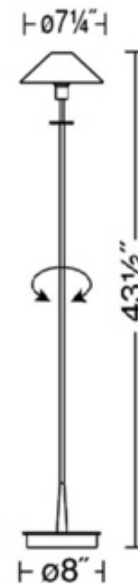

BRAND

Holtkoetter

DESCRIPTION

The Aging Eye Glass Shade Floor Lamp features a Satin Nickel finish with a True White shade. Dimmer control on stem.

SHADE COLOR	Marble
BODY FINISH	Hand Brushed Old Bronze
WATTAGE	100W
DIMMER	Included
DIMENSIONS	7.25"W x 43.5"H
BULB INCLUDED	
LAMP	1 x T4/D.C. Bayonet (BA15D)/100W/120V Halogen

Technical Information

LUMINOUS FLUX	1500 lumens
LUMENS/WATT	15.00
LAMP LIFE	2000 hours

SPEC # HLK77923

COMPANY

PROJECT

FIXTURE TYPE

APPROVED BY

DATE