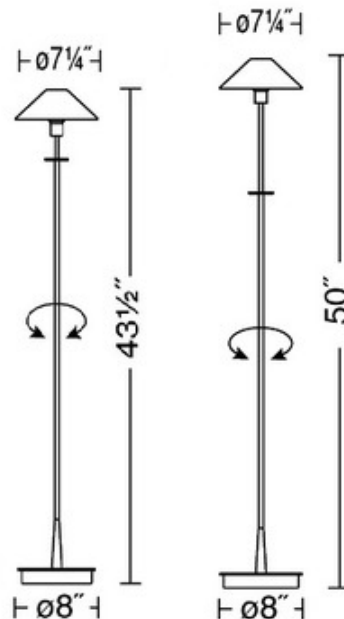

# Aging Eye Glass Shade Floor Lamp

**Description:**

The Aging Eye Glass Shade Floor Lamp features a Hand-Brushed Old Bronze, Antique Brass, Brushed Brass, or Satin Nickel finish with a True White, Satin White, Alabaster White, Alabaster Brown, or Marble. Two sizes available. One 100 watt DC Bayonet base halogen lamp is included. Short: 7.25 inch width x 43.5 inch height. Base: 8 inch width. Tall: 7.25 inch width x 50 inch height. Base: 8 inch width. Dimmer control on stem.

Shown in: Hand Brushed Old Bronze / Marble

List Price: \$622.50  
 Our Price: \$498.00

Shade Color: Marble  
 Body Finish: Hand Brushed Old Bronze  
 Lamp: 1 x T4/D.C. Bayonet (BA15D)/100W/120V Halogen  
 Wattage: 100W  
 Dimmer: Included  
 Dimensions: 43.5"H x 7.25"W

**Technical Information**  
 Luminous Flux: 1500 lumens  
 Lumens/Watt: 15.00  
 Lamp Life: 2000 hours

Product Number: <b>HLK77923</b>			
Company:		Fixture Type:	Date: Feb 20, 2018
Project:		Approved By:	