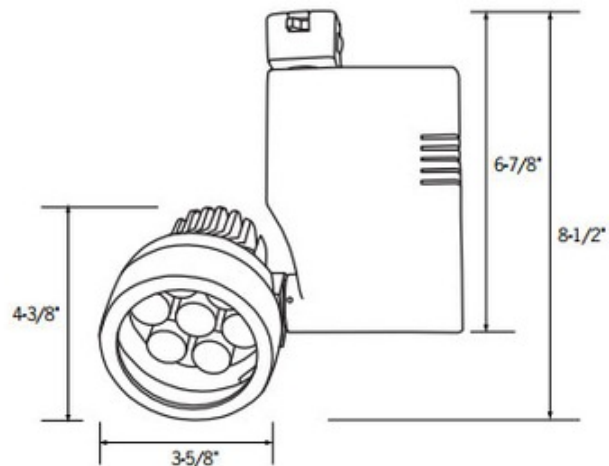

CTL8029L 27W 3000K Medium LED Non-Dim Optica Track

Description:

Optica 27 Watt LED Medium Beam Track Head is a low wattage eco-friendly track fixture that provides high lumen output. Die cast aluminum housing with vertical driver. Lockable precision aiming adjustment 360 degree horizontal rotation, 180 degree vertical rotation. Integral on off switch and track polarity indicator. Finish available in White, Black or Silver. Seven LEDs totaling 27 watts 3000K. Suitable for dry locations. Also available in a spot and flood option, 2700K and 3500K color temperature, as well as a dimmable version.

Shown in: White

List Price: \$557.50
 Our Price: \$334.50

Shade Color: N/A
 Body Finish: White
 Lamp: 7 x LED/27W/120V LED
 Wattage: 189W
 Dimmer: Not Dimmable
 Dimensions: 4.37"L x 8.5"H x 3.62"W

Technical Information

Luminous Flux: 1731 lumens
 Lumens/Watt: 64.11
 Lamp Color: 3000 K
 Color Rendering: 80 CRI
 Lamp Life: 50000 hours

Product Number: CNT78350			
Company:		Fixture Type:	Date: Feb 19, 2018
Project:		Approved By:	