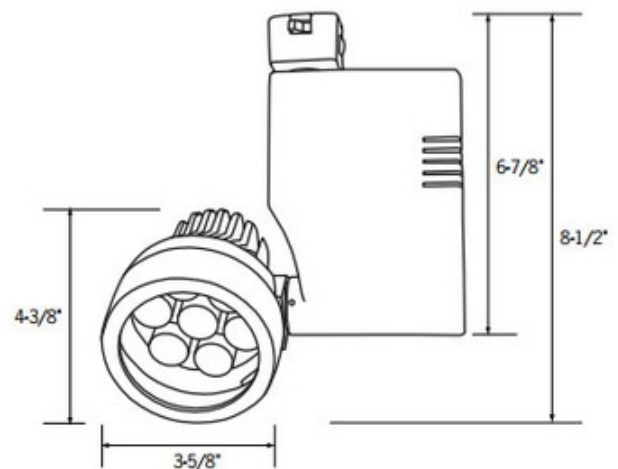

BRAND

ConTech

DESCRIPTION

Optica 27 Watt LED Flood, Medium, or Spot Track Head is a low wattage eco-friendly track fixture that provides high lumen output. Die cast aluminum housing with vertical driver. Lockable precision aiming adjustment 360 degree horizontal rotation, 180 degree vertical rotation. Integral on off switch and track polarity indicator. Finish available in White, Black or Silver. Seven LEDs totaling 27 watts 3000K. Suitable for dry locations. Available in a spot, medium, or flood beam option, 2700K and 3500K color temperature, as well as a dimmable version.

Optica 27W Flood

Optica 27W Spot

SHADE COLOR	N/A
BODY FINISH	White
WATTAGE	189W
DIMMER	Not Dimmable
DIMENSIONS	4.37"L x 3.62"W x 8.5"H
INTEGRATED LED MODULE	
LAMP	7 x LED/27W/120V LED

Technical Information

LUMINOUS FLUX	1494 lumens
LUMENS/WATT	55.33
LAMP COLOR	3000K
COLOR RENDERING	80 CRI
BEAM ANGLE	37°

SPEC # CNT78352

COMPANY

PROJECT

FIXTURE TYPE

APPROVED BY

DATE
