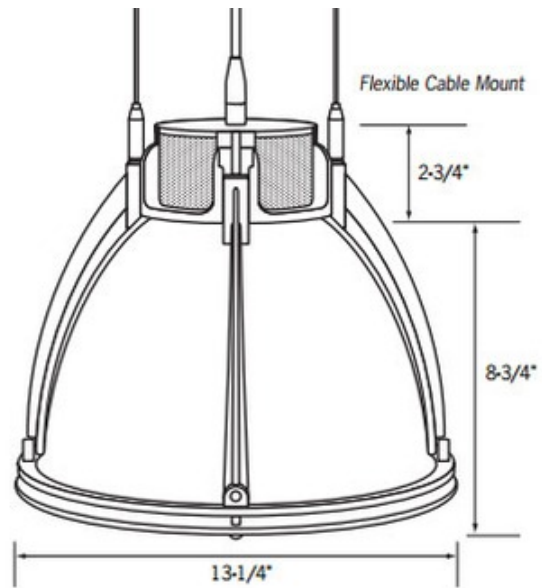

CGI12 Pendant Light

Description:

CGI12 12 Inch Pendant with Acrylic shade, Aluminum shade, or Glass shade in Blue, Red, Amber or White with Black housing and Black cord, White housing and White cord, or Silver housing with Black cord. Includes 120 inch field adjustable flexible cable with aircraft cable supports. Frosted glass lens encloses the bottom of the fixture. Optional frosted acrylic lens available for food service environments, sold separately. One 150 watt 120 volt A21 medium base incandescent lamp not included. 13.25 inch diameter x 8.75 inch height shade x 13.15 inch overall length. CSA Certified to UL Standards. Suitable for damp locations.

Shown in: Silver / Acrylic

List Price: \$412.50
 Our Price: \$247.50

Shade Color: Acrylic
 Body Finish: Silver
 Lamp: 1 x A21/Medium (E26)/150W/120V Incandescent
 1 x A21/Medium (E26)/120V LED
 Wattage: 150W
 Dimmer: Incandescent
 Dimensions: 13.15"L x 8.75"H x 13.25"W