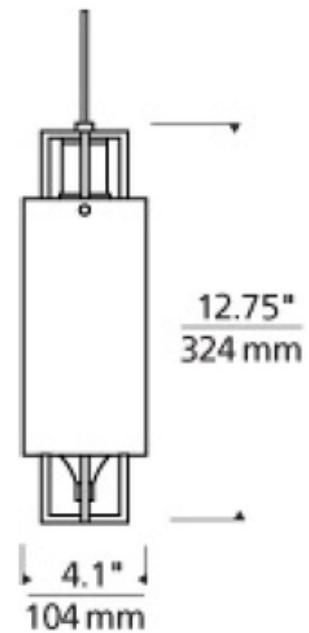

**BRAND** Visual Comfort Modern

**DESCRIPTION**

Freejack LED Projekt Pendant is a modern take on the traditional finial. Available in Satin Nickel or Antique Bronze finish with Clear or Smoke glass. Includes one 6 watt replaceable LED module, six feet of field cuttable suspension cable and a Freejack connector. 4.1 inch diameter x 12.75 inch height x 84.75 inch overall length. ETL listed.

<b>SHADE COLOR</b>	Smoke
<b>BODY FINISH</b>	Satin Nickel
<b>WATTAGE</b>	6W
<b>DIMMER</b>	Dimmable
<b>DIMENSIONS</b>	84.75"L x 4.1"W x 12.75"H
<b>INTEGRATED LED MODULE</b>	
<b>LAMP</b>	1 x LED/6W/12V LED
 <b>SPEC #</b>	 TLG78728