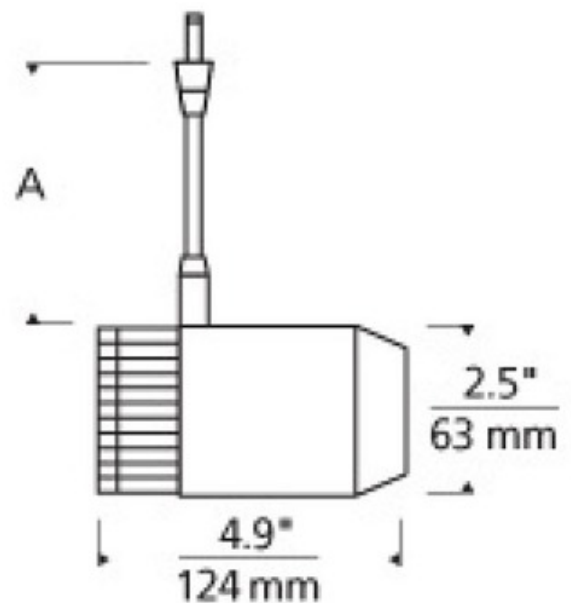

BRAND Visual Comfort Modern

DESCRIPTION

The Freejack Veryon LED Head 2700K 80CRI 28 degree beam spread is a directional LED head made of machined aluminum housing and extruded aluminum heat sink. LED is easy to field replace or upgrade due to the solderless connector. Heat rotates 360 degrees and pivots 90 degrees to direct the beam. Also available with a 16 degree or 45 degree beam spread. Finish in all Satin Nickel or Satin Nickel with Black detail. Includes LED totaling 16 watts offering 800 plus lumens. Integrated lens holder accommodates one MR16 size lens or louver sold separately. Freejack version dimmable to 10 percent with a low voltage electronic or magnetic dimmer. Head is 4.9 inches high x 2.5 inches wide. Stem lengths available in 3, 6, 12 and 18 inch. Also available in a 3000K 80 CRI and 90 CRI version,

| | |
|------------------------------|-----------------------------|
| SHADE COLOR | Satin Nickel |
| BODY FINISH | Satin Nickel |
| WATTAGE | 16W |
| DIMMER | Dimmable |
| DIMENSIONS | 3"L x 2.5"W x 4.9"H x 2.5"D |
| INTEGRATED LED MODULE | |
| LAMP | 1 x LED/16W/12V LED |

Technical Information

| | |
|------------------------|------------|
| LUMINOUS FLUX | 800 lumens |
| LUMENS/WATT | 50.00 |
| COLOR RENDERING | 80 CRI |
| BEAM ANGLE | 28° |

SPEC # TLG78777

| | | | | |
|----------------|----------------|---------------------|--------------------|-------------|
| COMPANY | PROJECT | FIXTURE TYPE | APPROVED BY | DATE |
| | | | | |