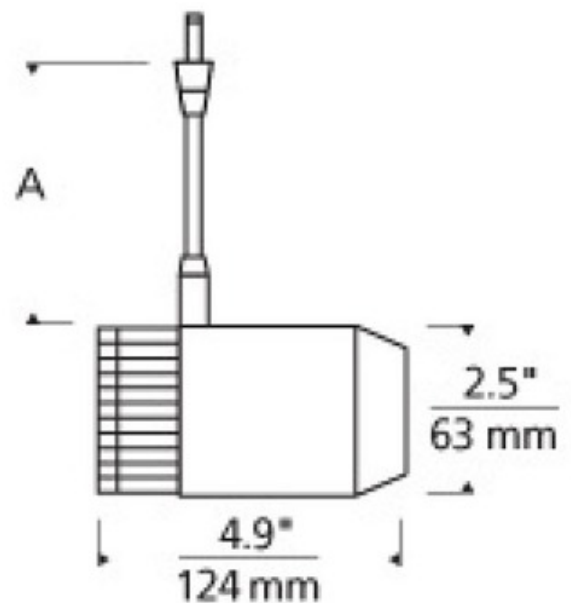

COMPANY	PROJECT	FIXTURE TYPE	APPROVED BY	DATE