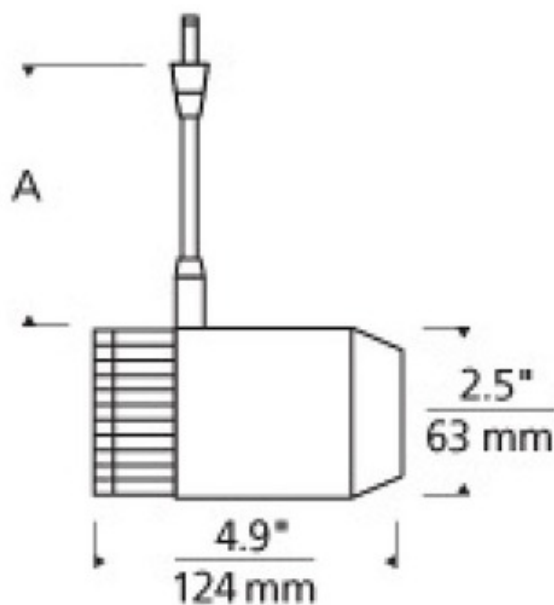

**BRAND** Visual Comfort Modern

**DESCRIPTION**

The Freejack Veryon LED Head 3000K 80CRI 28 degree beam spread is a directional LED head made of machined aluminum housing and extruded aluminum heat sink. LED is easy to field replace or upgrade due to the solderless connector. Heat rotates 360 degrees and pivots 90 degrees to direct the beam. Also available with a 16 degree or 45 degree beam spread. Finish in all Satin Nickel or Satin Nickel with Black detail. Includes LED totaling 16 watts offering 800 plus lumens. Integrated lens holder accommodates one MR16 size lens or louver sold separately. Freejack version dimmable to 10 percent with a low voltage electronic or magnetic dimmer. Head is 4.9 inches high x 2.5 inches wide. Stem lengths available in 3, 6, 12 and 18 inch. Also available in a 3000K 90CRI version as well as a warmer 2700K color temperature.

<b>SHADE COLOR</b>	Satin Nickel
<b>BODY FINISH</b>	Satin Nickel
<b>WATTAGE</b>	16W
<b>DIMMER</b>	Dimmable
<b>DIMENSIONS</b>	3"L x 2.5"W x 4.9"H x 2.5"D
<b>INTEGRATED LED MODULE</b>	
<b>LAMP</b>	1 x LED/16W/12V LED

*Technical Information*

<b>LUMINOUS FLUX</b>	800 lumens
<b>LUMENS/WATT</b>	50.00
<b>COLOR RENDERING</b>	80 CRI
<b>BEAM ANGLE</b>	28°

**SPEC #** TLC78801

<b>COMPANY</b>	<b>PROJECT</b>	<b>FIXTURE TYPE</b>	<b>APPROVED BY</b>	<b>DATE</b>