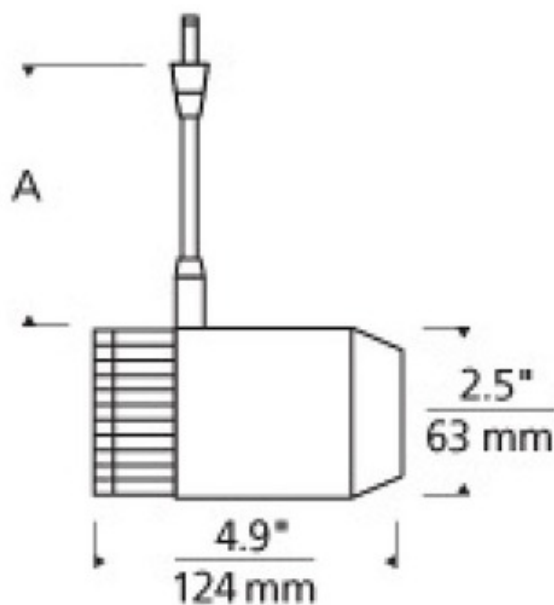

COMPANY	PROJECT	FIXTURE TYPE	APPROVED BY	DATE