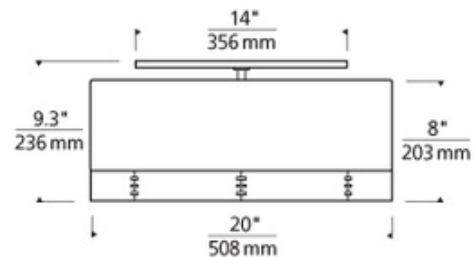

BRAND Visual Comfort Modern

DESCRIPTION

Topo Flush Mount Ceiling Light features a modern drum shade with a combination of fabric and wood. Fabric available in Heather Gray or White with bands of wood trim in Maple or Walnut joining the circumference of the shade. Finish available in Antique Bronze or Satin Nickel. Four 60 watt, 120 volt A19 type medium base bulbs are required, but not included. ETL listed. 20 inch diameter x 8 inch height.

SHADE COLOR	Heather Gray / Walnut
BODY FINISH	Satin Nickel
WATTAGE	172W
DIMMER	Standard 120V
DIMENSIONS	20"W x 8"H
BULB NOT INCLUDED	
LAMP	4 x A19/Medium (E26)/43W/120V Incandescent 4 x A19/Medium (E26)/120V LED