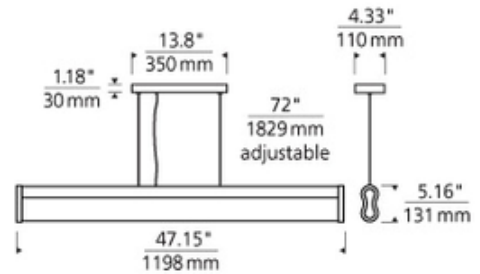

BRAND Visual Comfort Modern

DESCRIPTION

Unison Linear Suspension features the soft lines of the figure 8 with acrylic diffuser and die cast metal end caps in Satin Nickel. One 40 watt field replaceable LED module, 3000K color temperature, 3500 lumens. LED dimmable with low voltage electronic dimmer. Ships with 21 feet of field cuttable cord and and 72 inch field adjustable suspension cable. ETL listed. Suitable for damp locations. 47.15 inch width x 4.33 inch depth x 5.16 inch height. Mechanical connector accessory available, sold separately.

SHADE COLOR	Frost
BODY FINISH	Satin Nickel
WATTAGE	54W
DIMMER	Not Dimmable
DIMENSIONS	72"L x 47.15"W x 5.16"H x 4.33"D
BULB INCLUDED	
LAMP	1 x T5HO/T5 Bipin/54W/120V Fluorescent

SPEC # TLG78969

COMPANY	PROJECT	FIXTURE TYPE	APPROVED BY	DATE