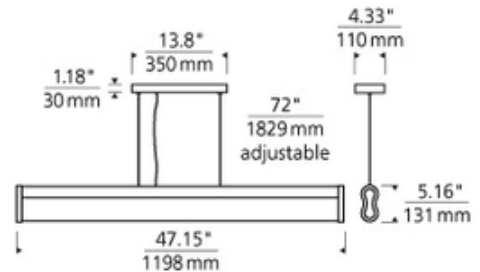

**BRAND** Visual Comfort Modern

**DESCRIPTION**

Unison Linear Suspension features the soft lines of the figure 8 with acrylic diffuser and die cast metal end caps in Satin Nickel. One 40 watt field replaceable LED module, 3000K color temperature, 3500 lumens. LED dimmable with low voltage electronic dimmer. Ships with 21 feet of field cuttable cord and and 72 inch field adjustable suspension cable. ETL listed. Suitable for damp locations. 47.15 inch width x 4.33 inch depth x 5.16 inch height. Mechanical connector accessory available, sold separately.

<b>SHADE COLOR</b>	Frost
<b>BODY FINISH</b>	Satin Nickel
<b>WATTAGE</b>	54W
<b>DIMMER</b>	Not Dimmable
<b>DIMENSIONS</b>	72"L x 47.15"W x 5.16"H x 4.33"D
<b>BULB INCLUDED</b>	
<b>LAMP</b>	1 x T5HO/T5 Bipin/54W/120V Fluorescent