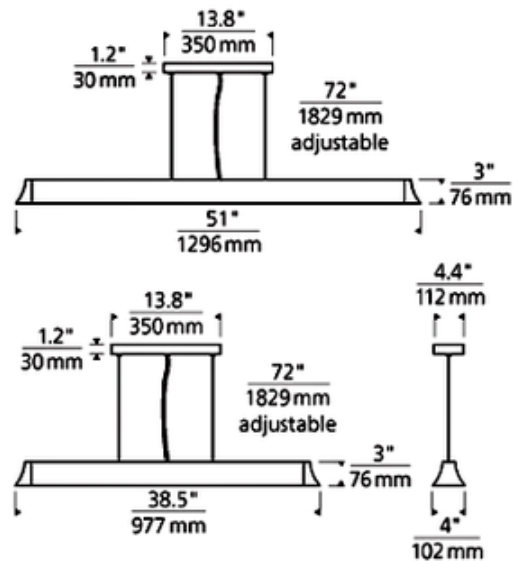

Zhane LED Linear Suspension

Description:

Zhane Linear Suspension features hard and soft lines converging in this elegantly simple silhouette. A bottom acrylic diffuser provides a glare free wash of light with a highly reflective inner white housing. Finish available in Antique Bronze, Black, Satin Gold or Satin Nickel. Available in a medium or large size option. Medium: 38 inch length x 3 inch height x 4 inch width x 75 inch overall length. Includes 30 watt, 3000K linear LED strip module, 2600 lumens. Large: 49 inches length x 3 inch height x 4 inch width x 75 inch overall length. Includes 40 watt, 3000K linear LED strip module, 3500 lumens. This product can mount to either a 4 inch square electrical box with round plaster ring or an octagonal electrical box not included. Dimmable with a low voltage electronic dimmer. General light distribution. ETL listed.

Shown in: Satin Nickel

List Price: \$1237.50
 Our Price: \$990.00

Shade Color: N/A
 Body Finish: Satin Nickel
 Lamp: 1 x LED/30W/120V LED
 Wattage: 30W
 Dimmer: Low Voltage Electronic
 Dimensions: 38"L x 3"H x 4"W