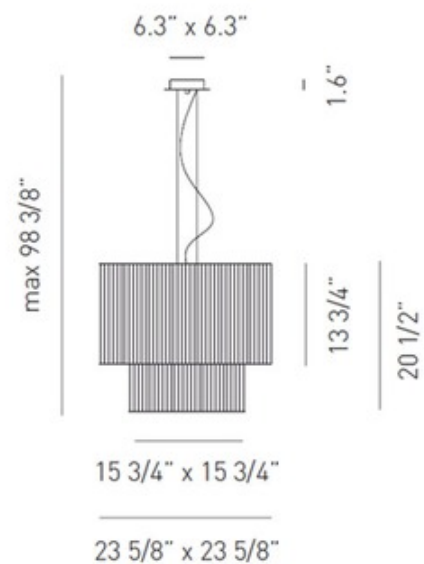

COMPANY

PROJECT

FIXTURE TYPE

APPROVED BY

DATE