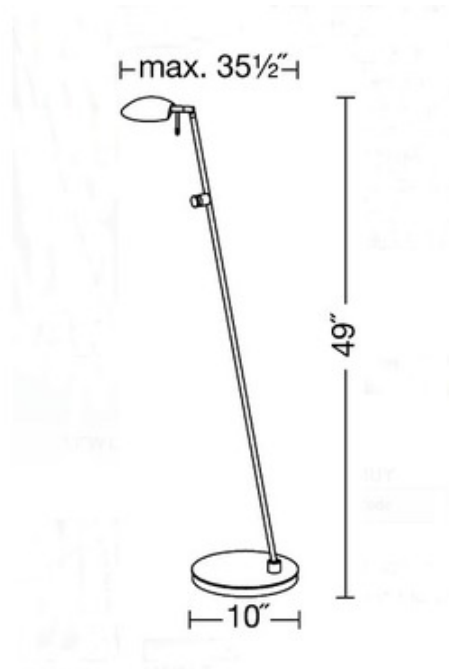

BRAND

Holtkoetter

DESCRIPTION

Bernie Turbo Floor Lamp is available in Satin Nickel. Extra heavy weighted base for stability and dimmer within easy reach. Integrated 120 volt LED light source. UL listed.

SHADE COLOR	N/A
BODY FINISH	Chrome
WATTAGE	12W
DIMMER	Included
DIMENSIONS	10"W x 49"H x 35.5"D
INTEGRATED LED MODULE	
LAMP	8 x LED/1.5W/12V LED

Technical Information

LUMINOUS FLUX	1120 lumens
LUMENS/WATT	746.67

SPEC # HLK79920

COMPANY	PROJECT	FIXTURE TYPE	APPROVED BY	DATE